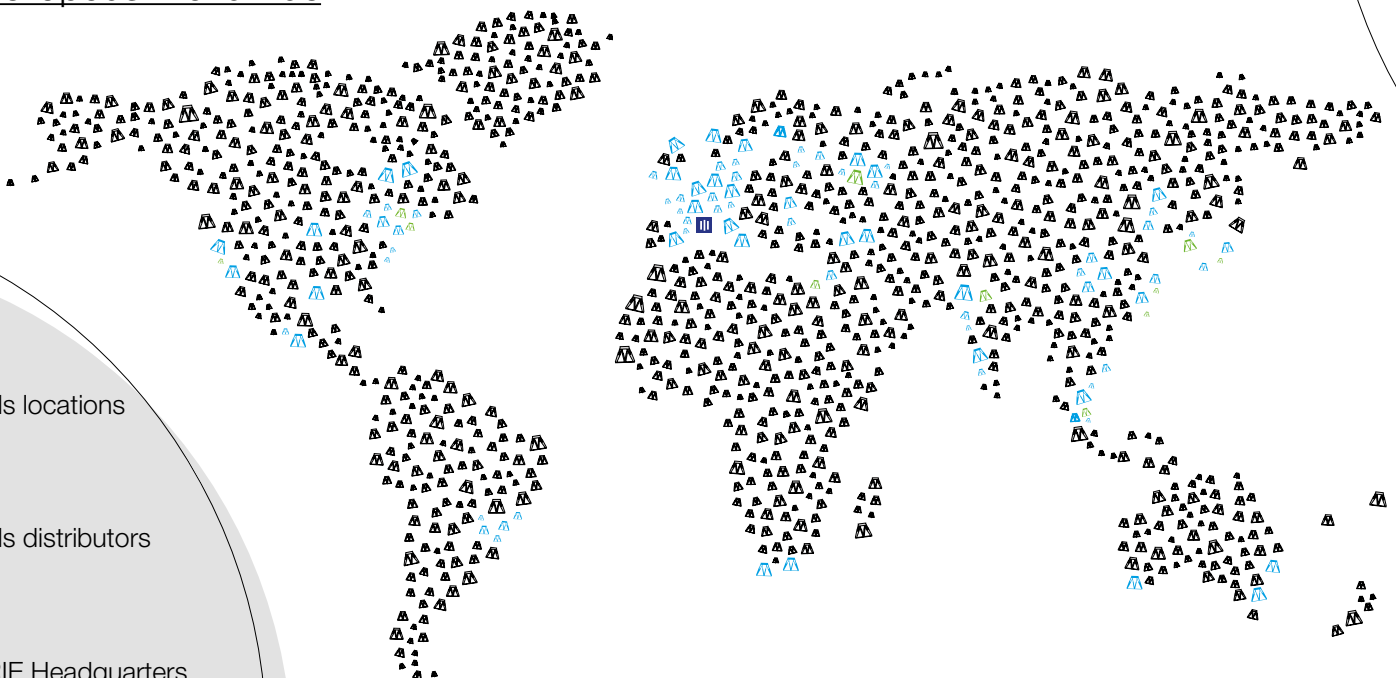

# The Hexapod company

Created in 2001

Located in Nimes, France

Hexapod specialist

International sales: 60%

Turnover: 8 M€

50 employees

## Our Hexapods Worldwide

 Hexapods locations

 Hexapods distributors

 SYMETRIE Headquarters

**SYMETRIE** - 10 Allee Charles Babbage - 30000 Nimes - France

+33 4 66 29 43 88

info@symetrie.fr

www.symetrie.fr